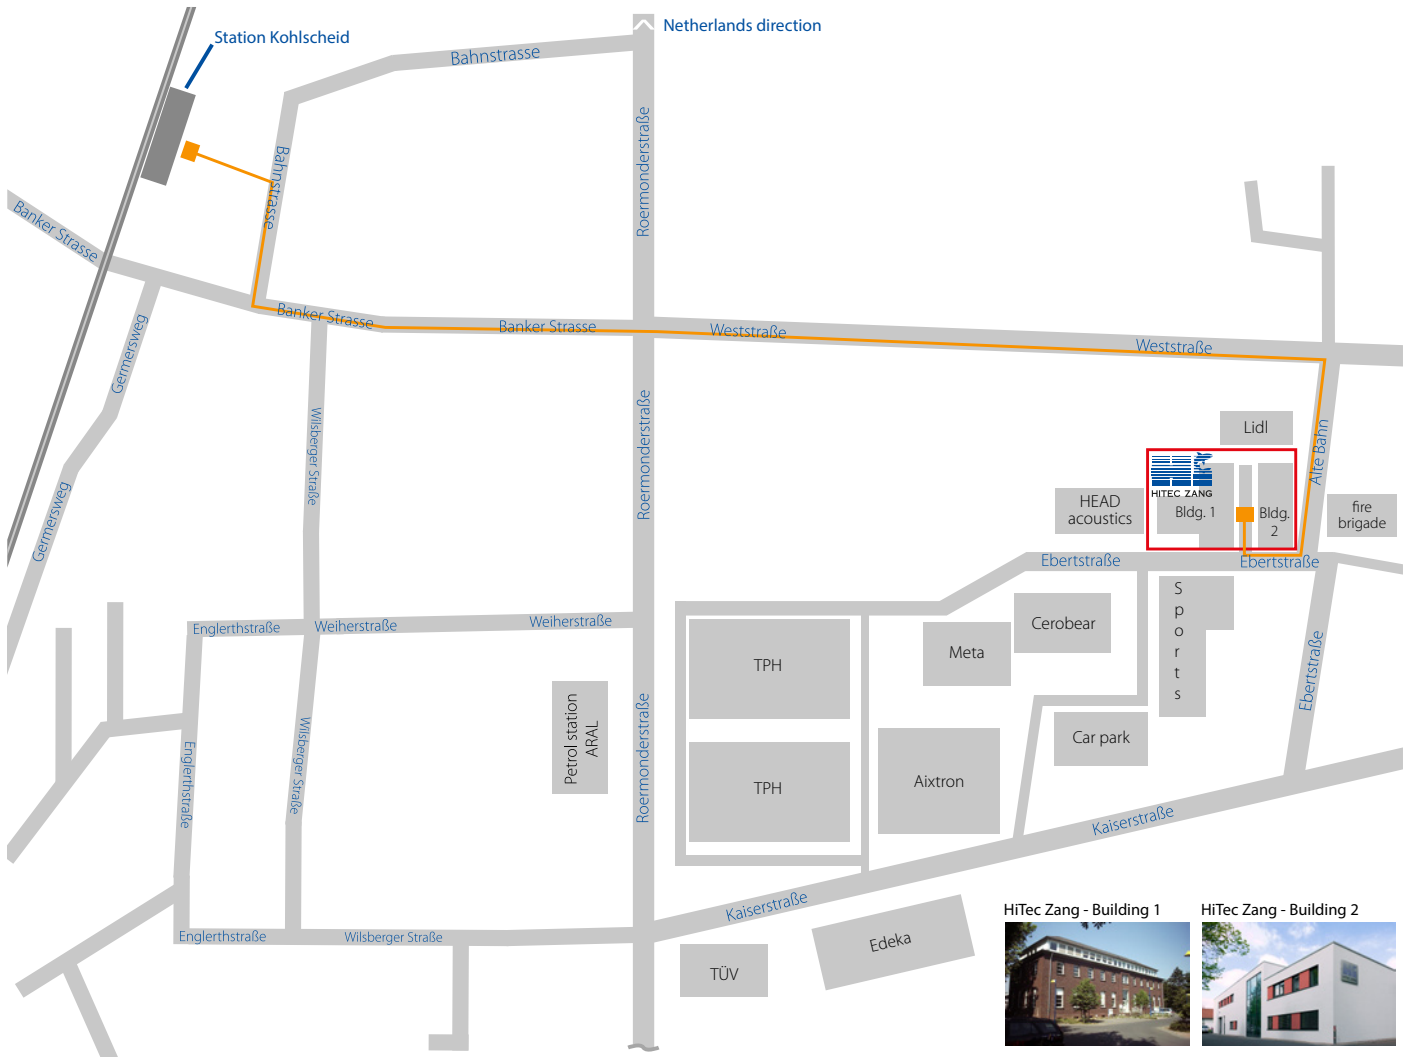

Arrival by train

The walk from station Kohlscheid to HiTec Zang GmbH is about 10 minutes.

30 metres after the LIDL supermarket turn right into the Technologiepark Herzogenrath (TPH). You will find HiTec Zang GmbH after 20 metres on the right side.

Please register at our secretary on the first floor in building 1.

Attention: Only regional trains stop at station Kohlscheid!

We wish you a pleasant journey and look forward to your visit.